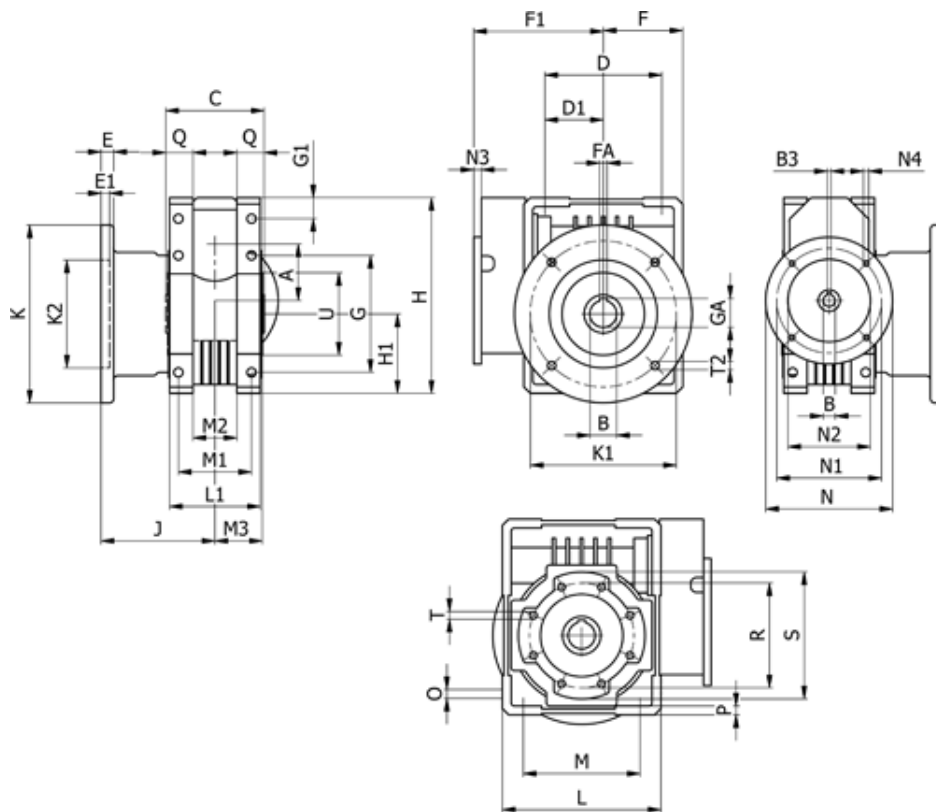

Data Sheet

Article number: 3921075030435

Description: Worm gear
WR 75-UF1-30-90B5, without lubrication

Measures

A = 75.00	E = 12	H = 220.5	M = 126	N4 = M10x13	U = 90
B = 30	E1 = 5	H1 = 87.0	M1 = 82	O = 10.5	
B1 E7 = 24	F = 87	J = 111.0	M2 = 44	P = 9	
B2 = 27.3	F1 = 164	K = 200	M3 = 58.5	Q = 40	
B3 H9 = 8	FA = 8	K1 = 165	N = 200	R = 110	
C = 127	G = 126	K2 = 130	N1 = 165	S = 125	
D = 109.5	G1 = 46.5	L = 174	N2 = 130	T = M8x14	
D1 = 46.5	GA = 33.3	L1 = 104	N3 = 12.0	T2 = 12.5	